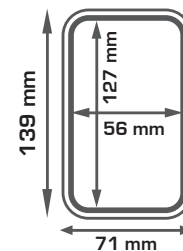

GIVI

EXPLORE. ENJOY.

S956B - S956SK

Universal Smartphone holder. Compatible with scooter, bike and bicycle.

The S956B has the capacity to accommodate a number of different devices (*):

Apple: iPhone (8, 7, 6s, 6),